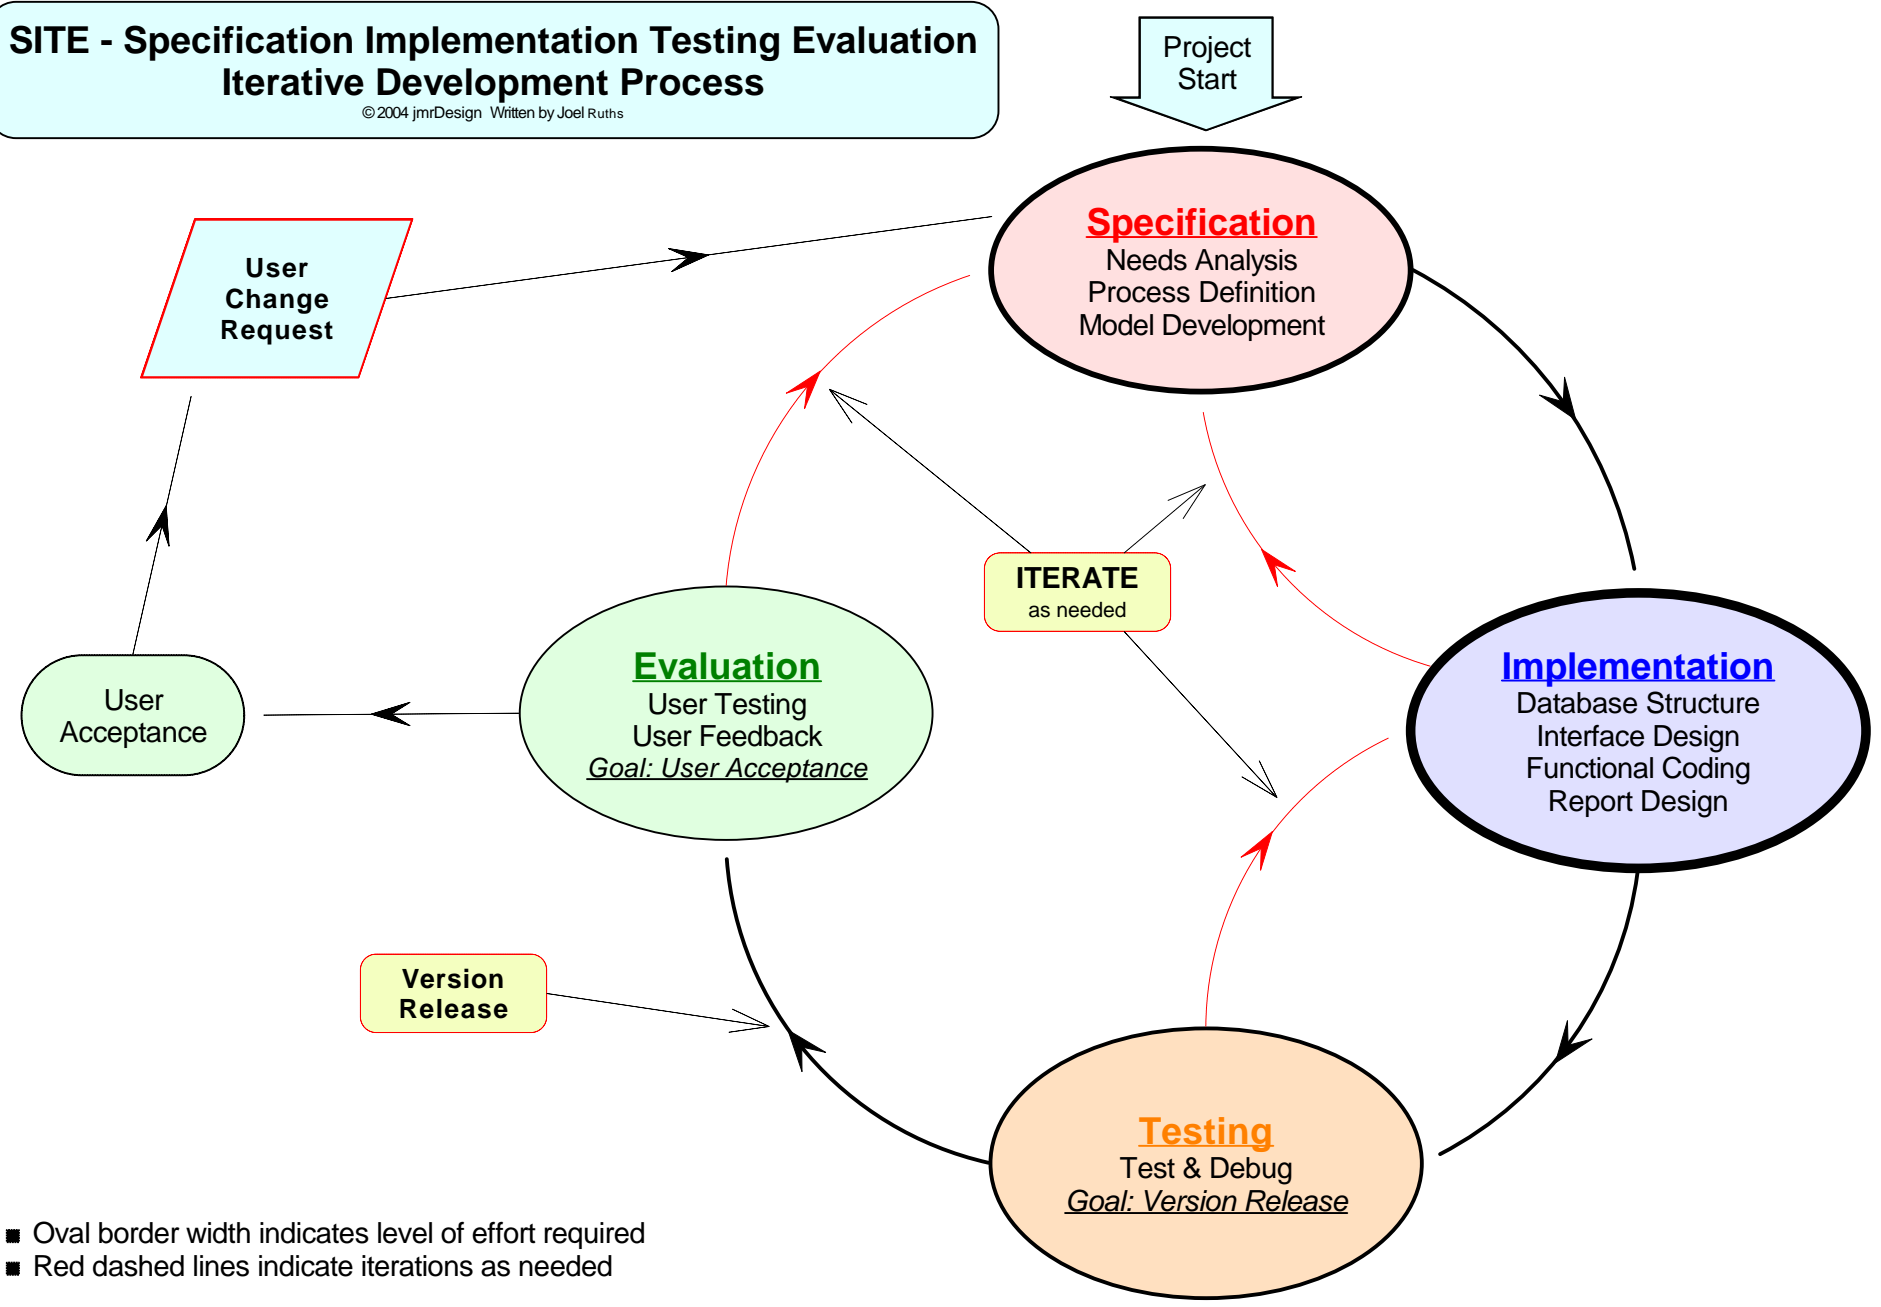

SITE - Specification Implementation Testing Evaluation Iterative Development Process
© 2004 jmrDesign Written by Joel Ruths

- Oval border width indicates level of effort required
- Red dashed lines indicate iterations as needed